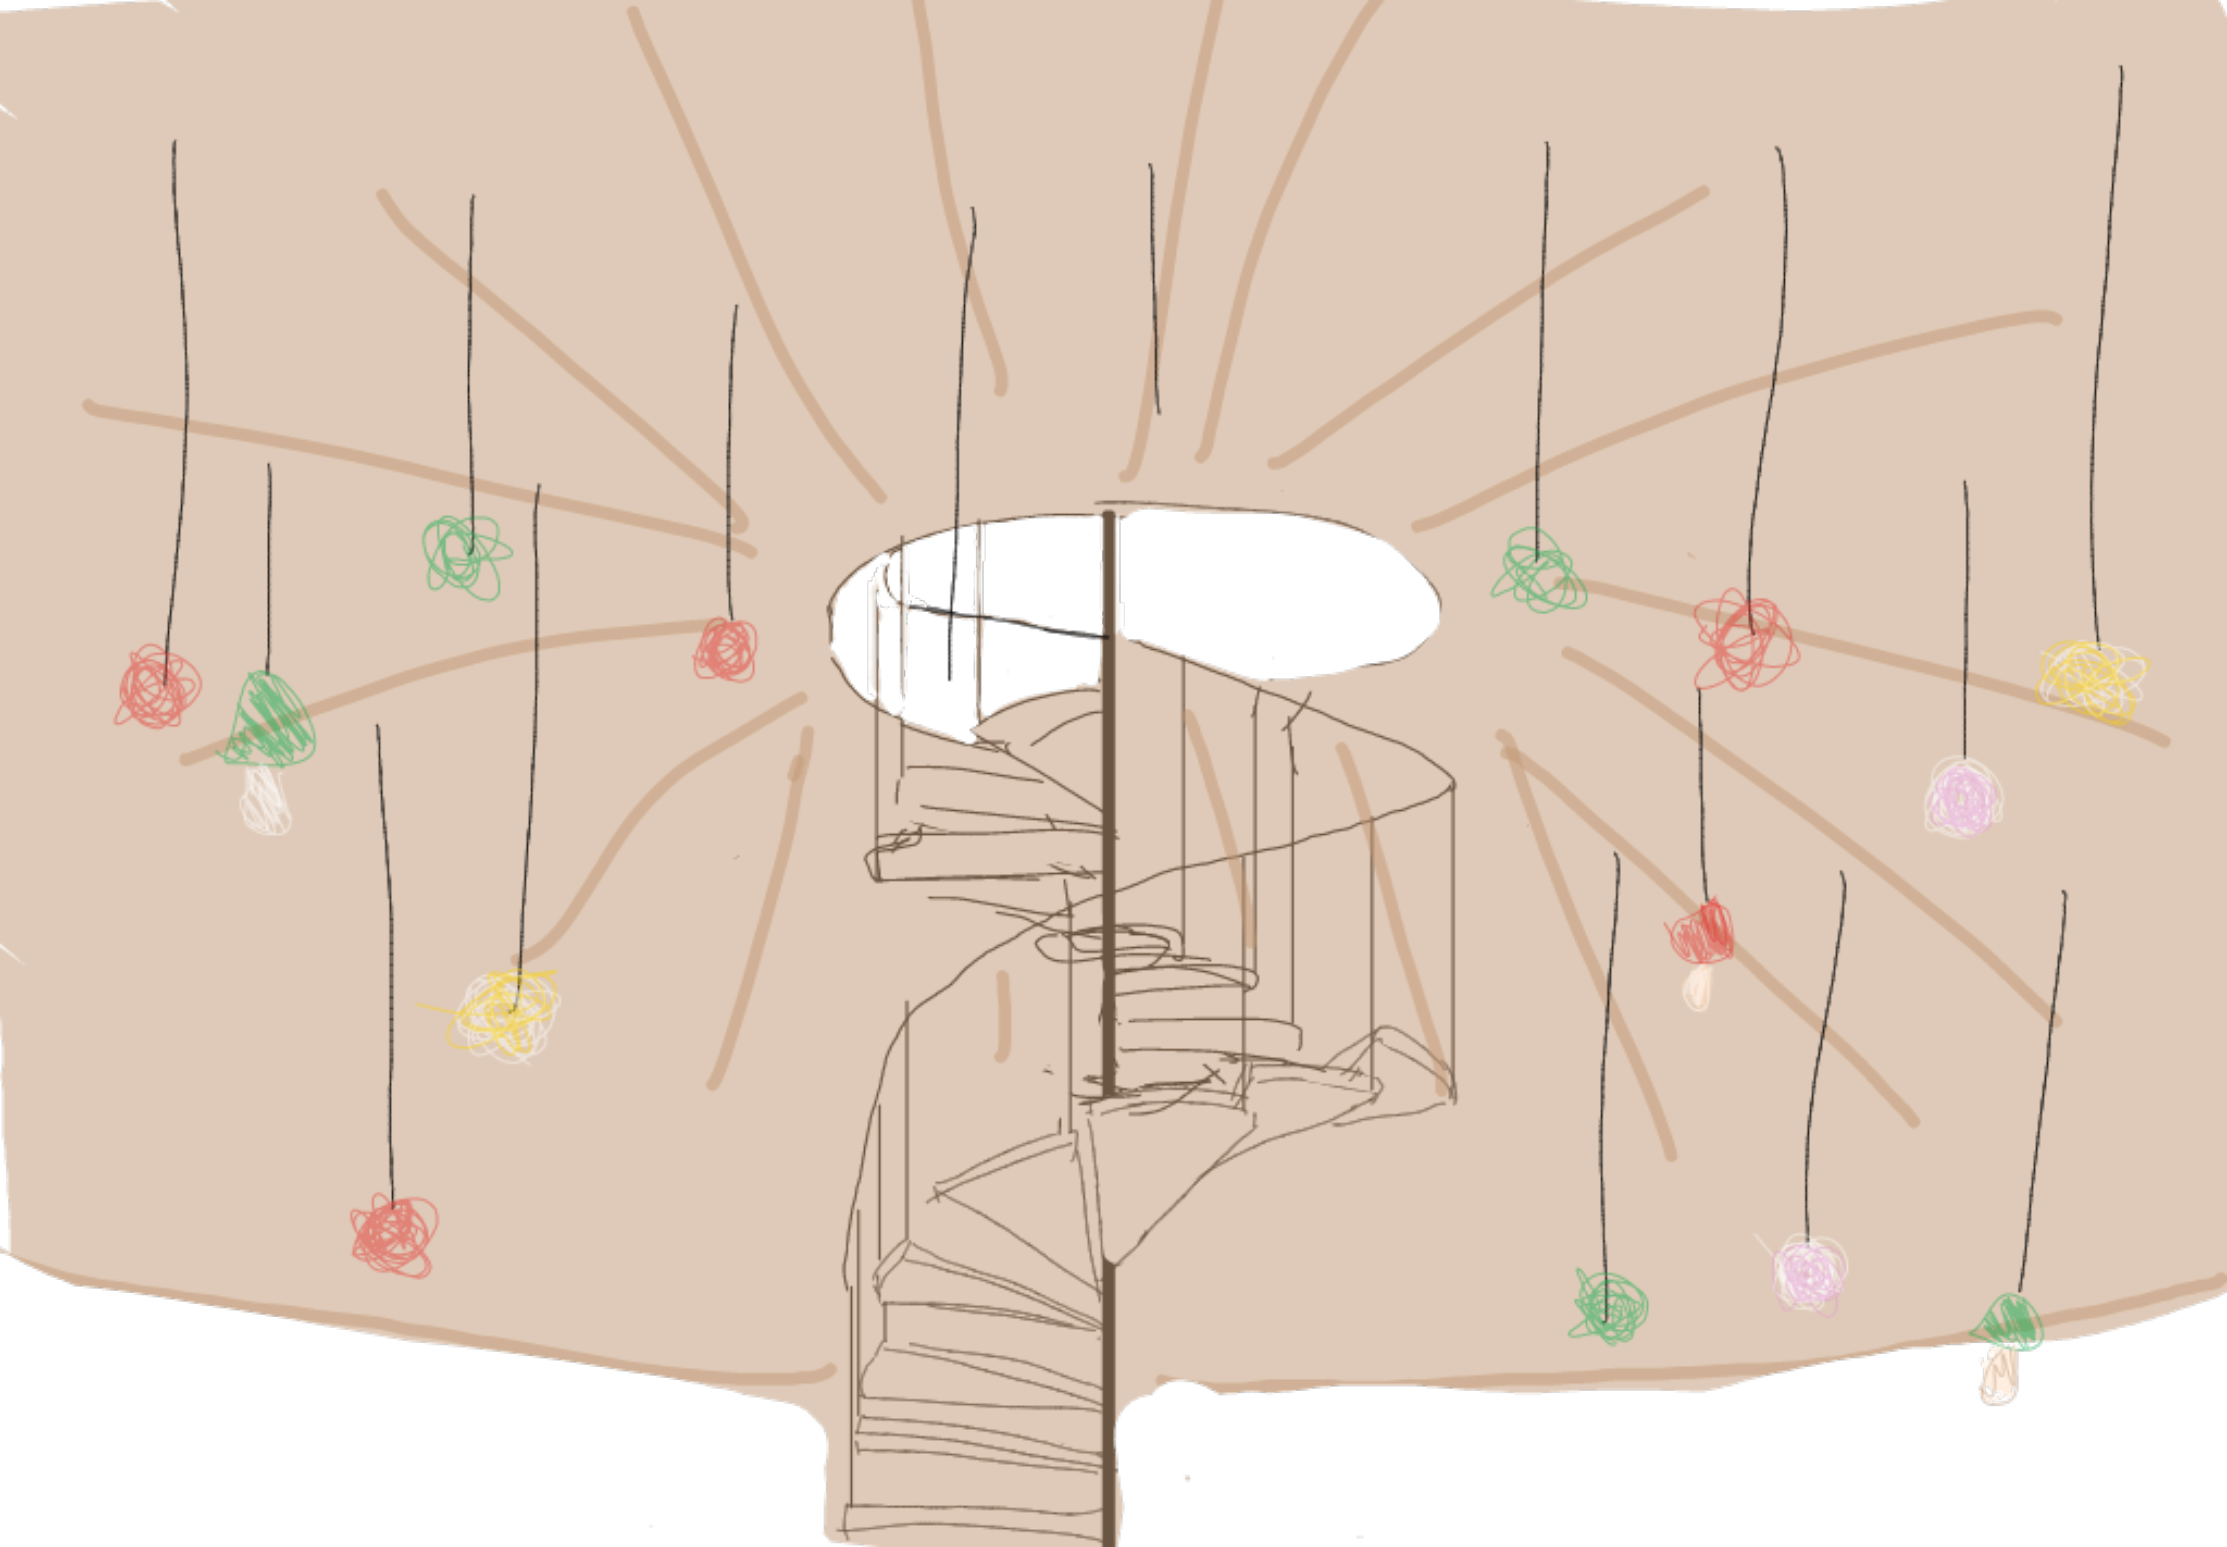

子供

おむつ交換台

洗面台

トイレ

洗面台

洗面台

テーブル

フードテ-ブル

のみもの入れ
氷

外

二階のテーマ

「木」

桜のイルミネーション

バンジー

The background features a stylized illustration of a water fountain with multiple jets of water spraying upwards and outwards. The water is depicted with thick, expressive brushstrokes in various shades of light blue and white, creating a sense of movement and freshness. The overall aesthetic is clean and modern.